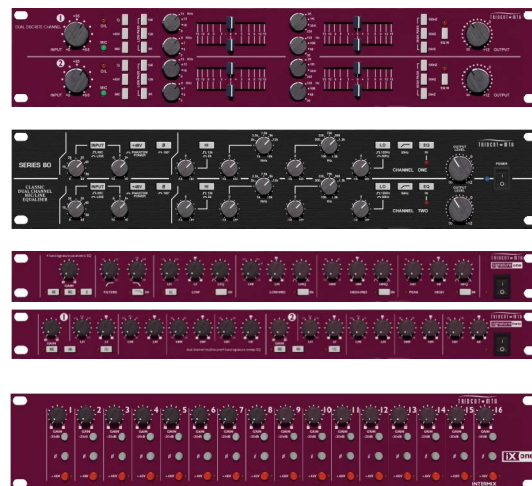

The new 2001 Series 80 announced at this show adds to the classic line of Trident-MTA products:

'A' range module, dual channel mic pre/classic inductive EQ. Identical in every way to the exclusive of consoles - the Trident A \$3699 List

Series 80, NEW dual channel fully discrete classic EQ. An authentic re-issue of the most world famous Trident desk. \$2499 List

Signature series, featuring mono fully parametric and dual channel 4 band sweep units. Rack mounting channels from Malcolm's more modern consoles, the MTA 980 and 924. \$1299 List each

iX-one. Featuring 16 independent mic pre amps from the signature series - ideal multi channel interface for Pro Tools. \$1999 List

The Trident-MTA Range is available exclusively from the USA JOEMEER & Trident-MTA distributor, PMI. address below...